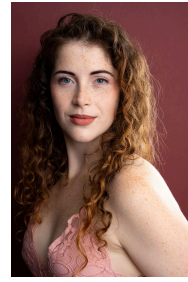

Kara Joy Fish

Height: 5'8" | Vocal Range: Mezzo Soprano (D3-D6) | Karajoyfish@gmail.com | 254-727-1782

Theatre

THE GREAT COMET OF 1812	Hélène	LIU Post (Attilio Rigotti)
HEAD OVER HEELS	Gynecia U/S w/ perfs.	LIU Post
BEAUTY LOU	Buckaroo Bonnie/Director	Missoula Children's Theatre
MEN ON BOATS	Summer	LIU Post
INTO THE WOODS	Witch	Belton High School
MILLERIDGE INN BRUNCH	Princess Aurora	Once Upon A Daydream
CINDERELLA ENCHANTED	Fairy Godmother	Academie Musique
AS YOU LIKE IT	Rosalind	Belton Shakespeare